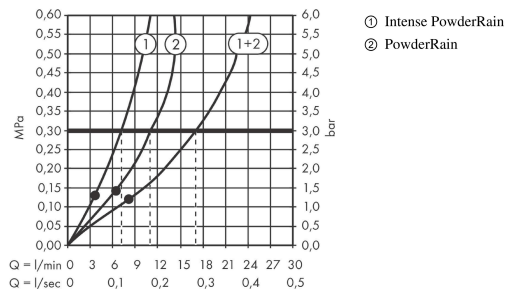

##### product features

- consists of: overhead shower, wall connector
- shower head size: 260 mm
- spray type: PowderRain, Intense PowderRain
- Fast Drain empties the overhead shower from an angle of 10°
- ball-joint: overhead shower angle adjustable
- material spray disc: plastic
- spray disc surface: graphite
- maximum flow rate at 3 bar: 11,3 l/min
- flow rate PowderRain spray (at 3 bar): 11,3 l/min
- flow rate Intense PowderRain (at 3 bar): 7,2 l/min
- minimum flow pressure: 1,4 bar
- overhead shower removable for cleaning
- not included: basic set

### Flowchart

The consumption was measured in combination with the appropriate fittings (thermostat/mixer/in-wall valve) to reflect actual application in practice.