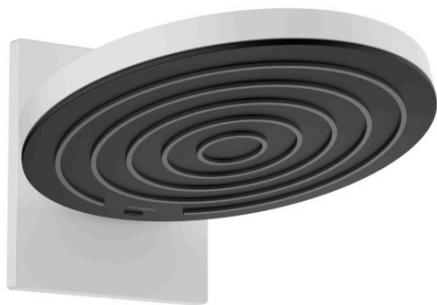

Pulsify S

Overhead shower 260 2jet with wall connector

Surfaces: **Matt White** Article Number: **24150700**

Description

product features

- consists of: overhead shower, wall connector
- shower head size: 260 mm
- spray type: PowderRain, Intense PowderRain
- Fast Drain empties the overhead shower from an angle of 10°
- ball-joint: overhead shower angle adjustable
- material spray disc: plastic
- spray disc surface: graphite
- maximum flow rate at 3 bar: 11,3 l/min
- flow rate PowderRain spray (at 3 bar): 11,3 l/min
- flow rate Intense PowderRain (at 3 bar): 7,2 l/min
- minimum flow pressure: 1,4 bar
- overhead shower removable for cleaning
- not included: basic set

Technology

Design awards

reddot winner 2021

Product image