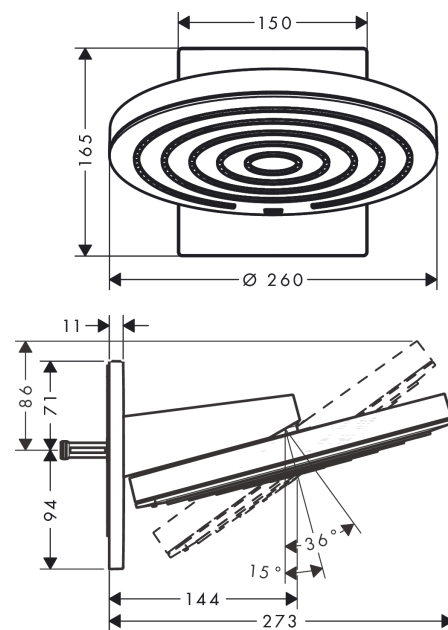

Scale drawing